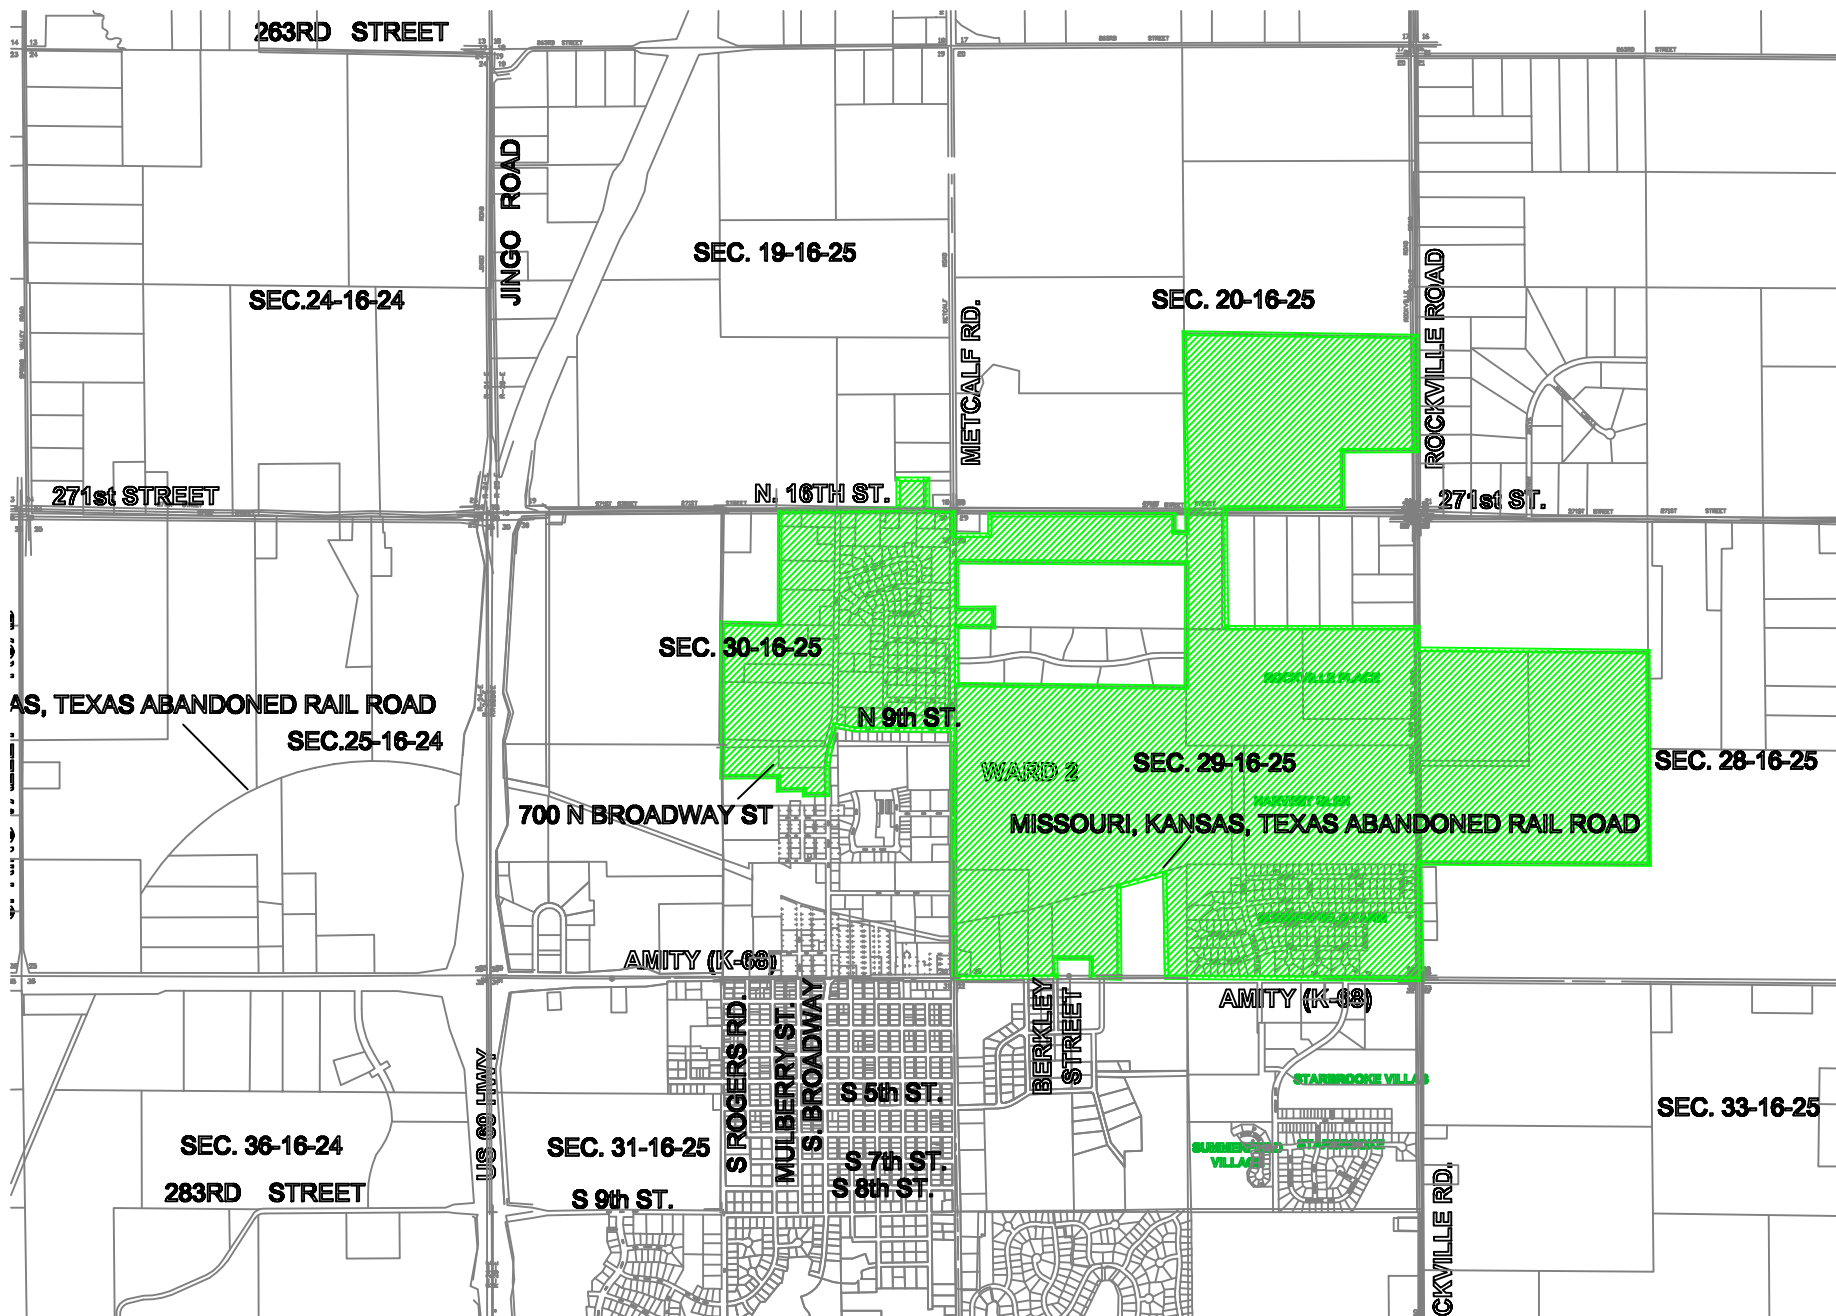

CITY OF LOUISBURG WARD 2

NO SCALE