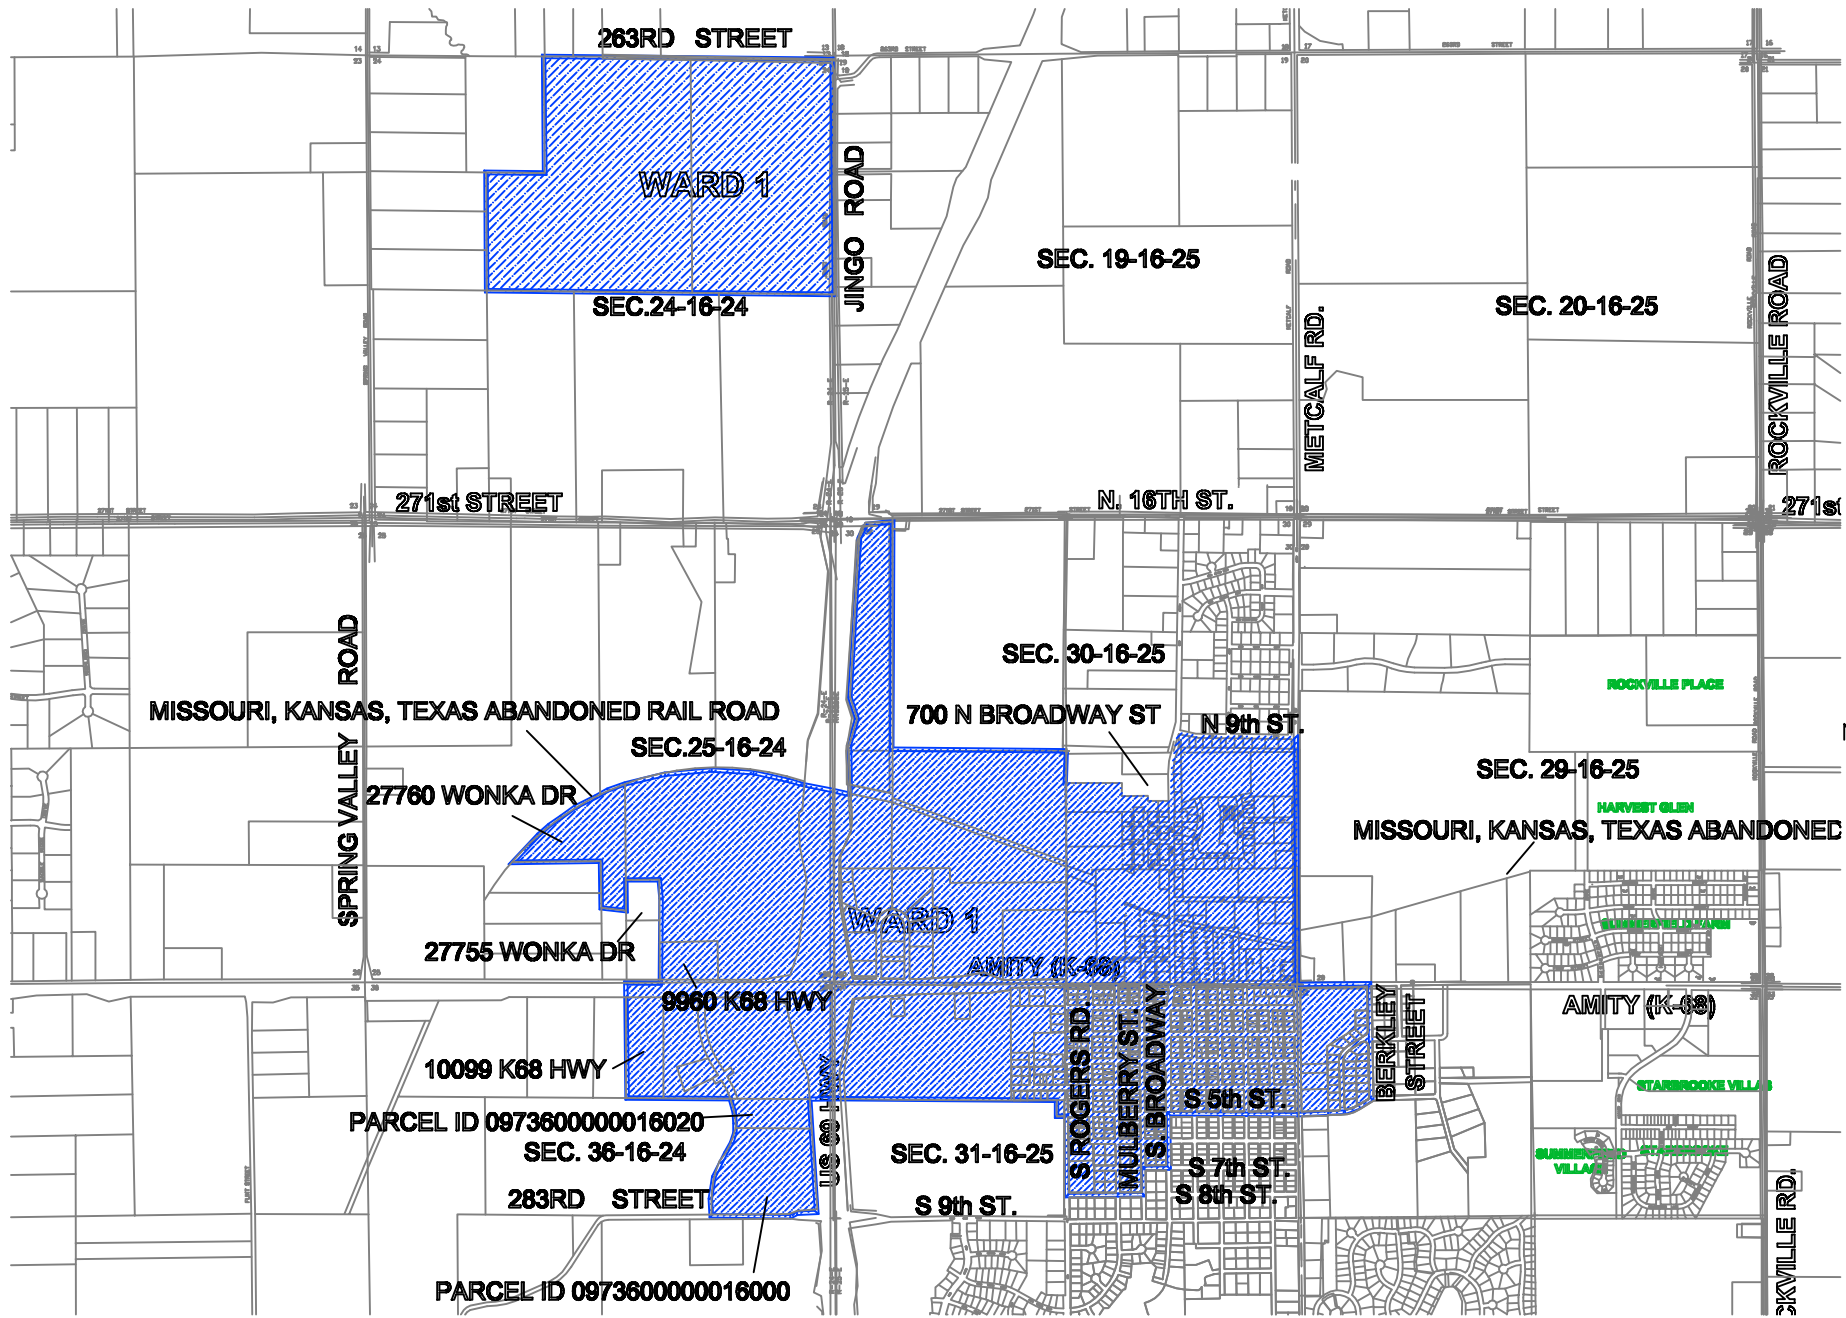

# CITY OF LOUISBURG WARD 1

NO SCALE